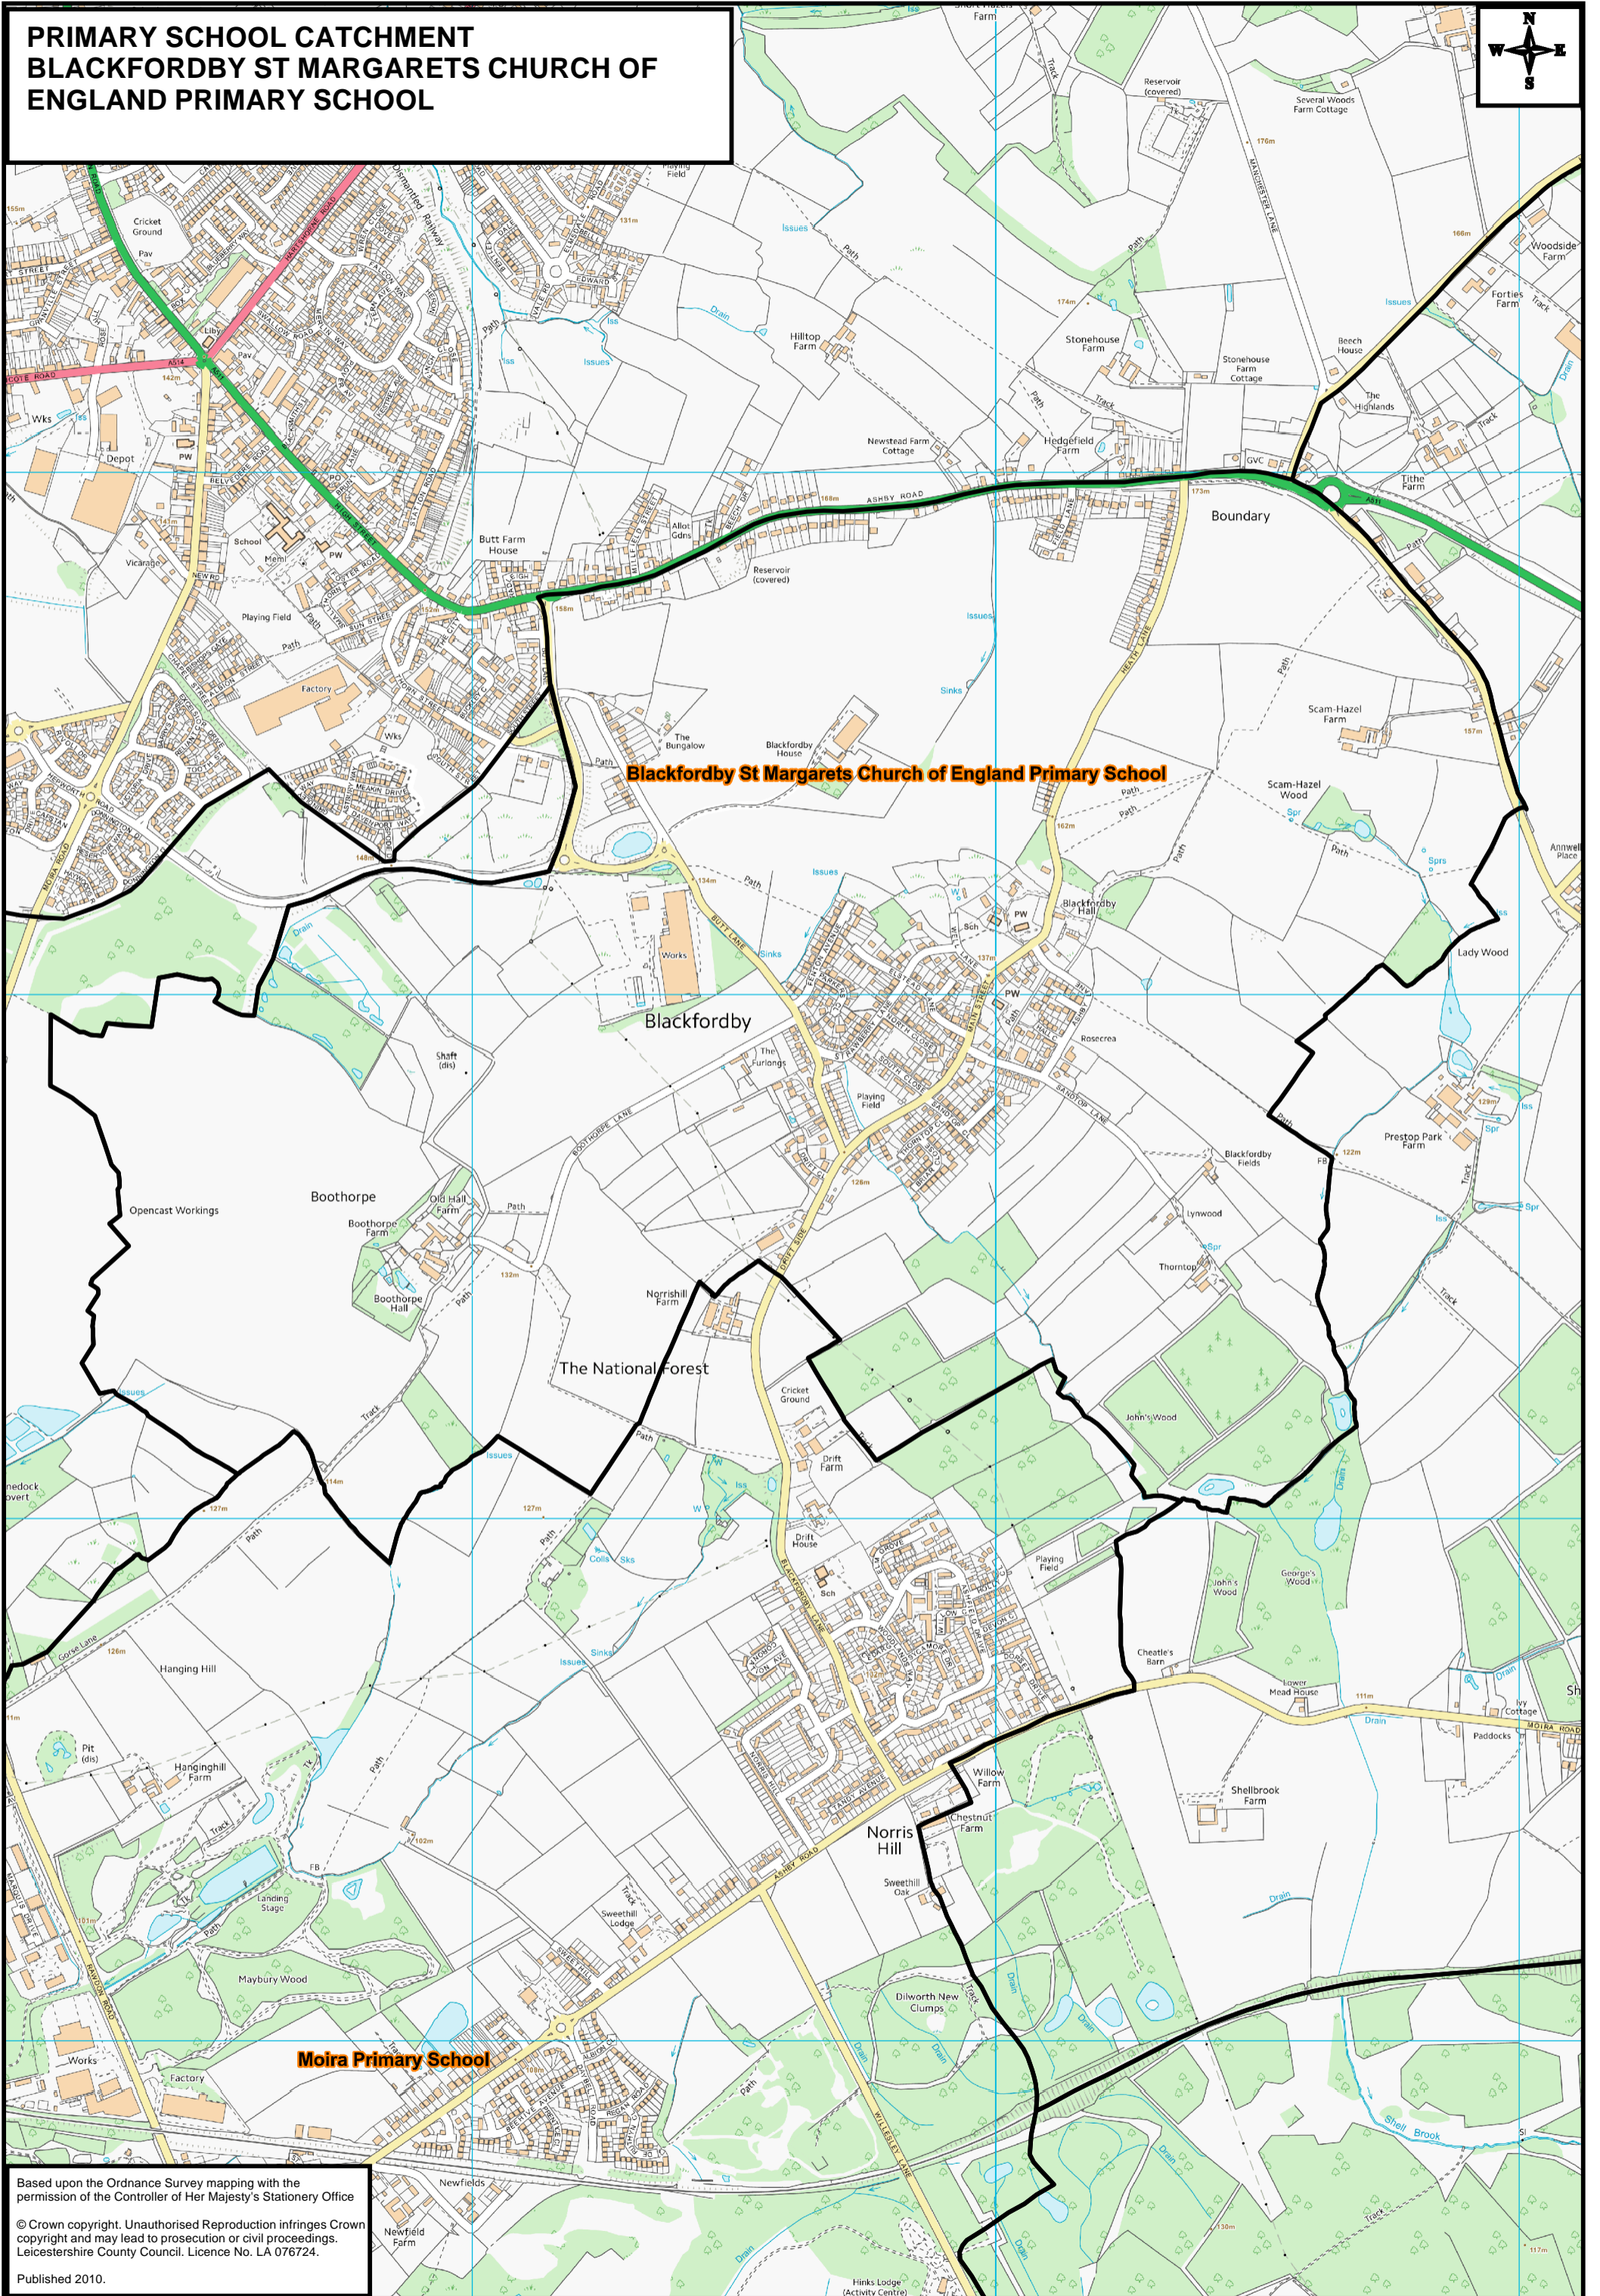

**PRIMARY SCHOOL CATCHMENT  
BLACKFORDBY ST MARGARETS CHURCH OF  
ENGLAND PRIMARY SCHOOL**

**Blackfordby St Margarets Church of England Primary School**

**Moira Primary School**

Based upon the Ordnance Survey mapping with the permission of the Controller of Her Majesty's Stationery Office  
© Crown copyright. Unauthorised reproduction infringes Crown copyright and may lead to prosecution or civil proceedings. Leicestershire County Council. Licence No. LA 076724.  
Published 2010.